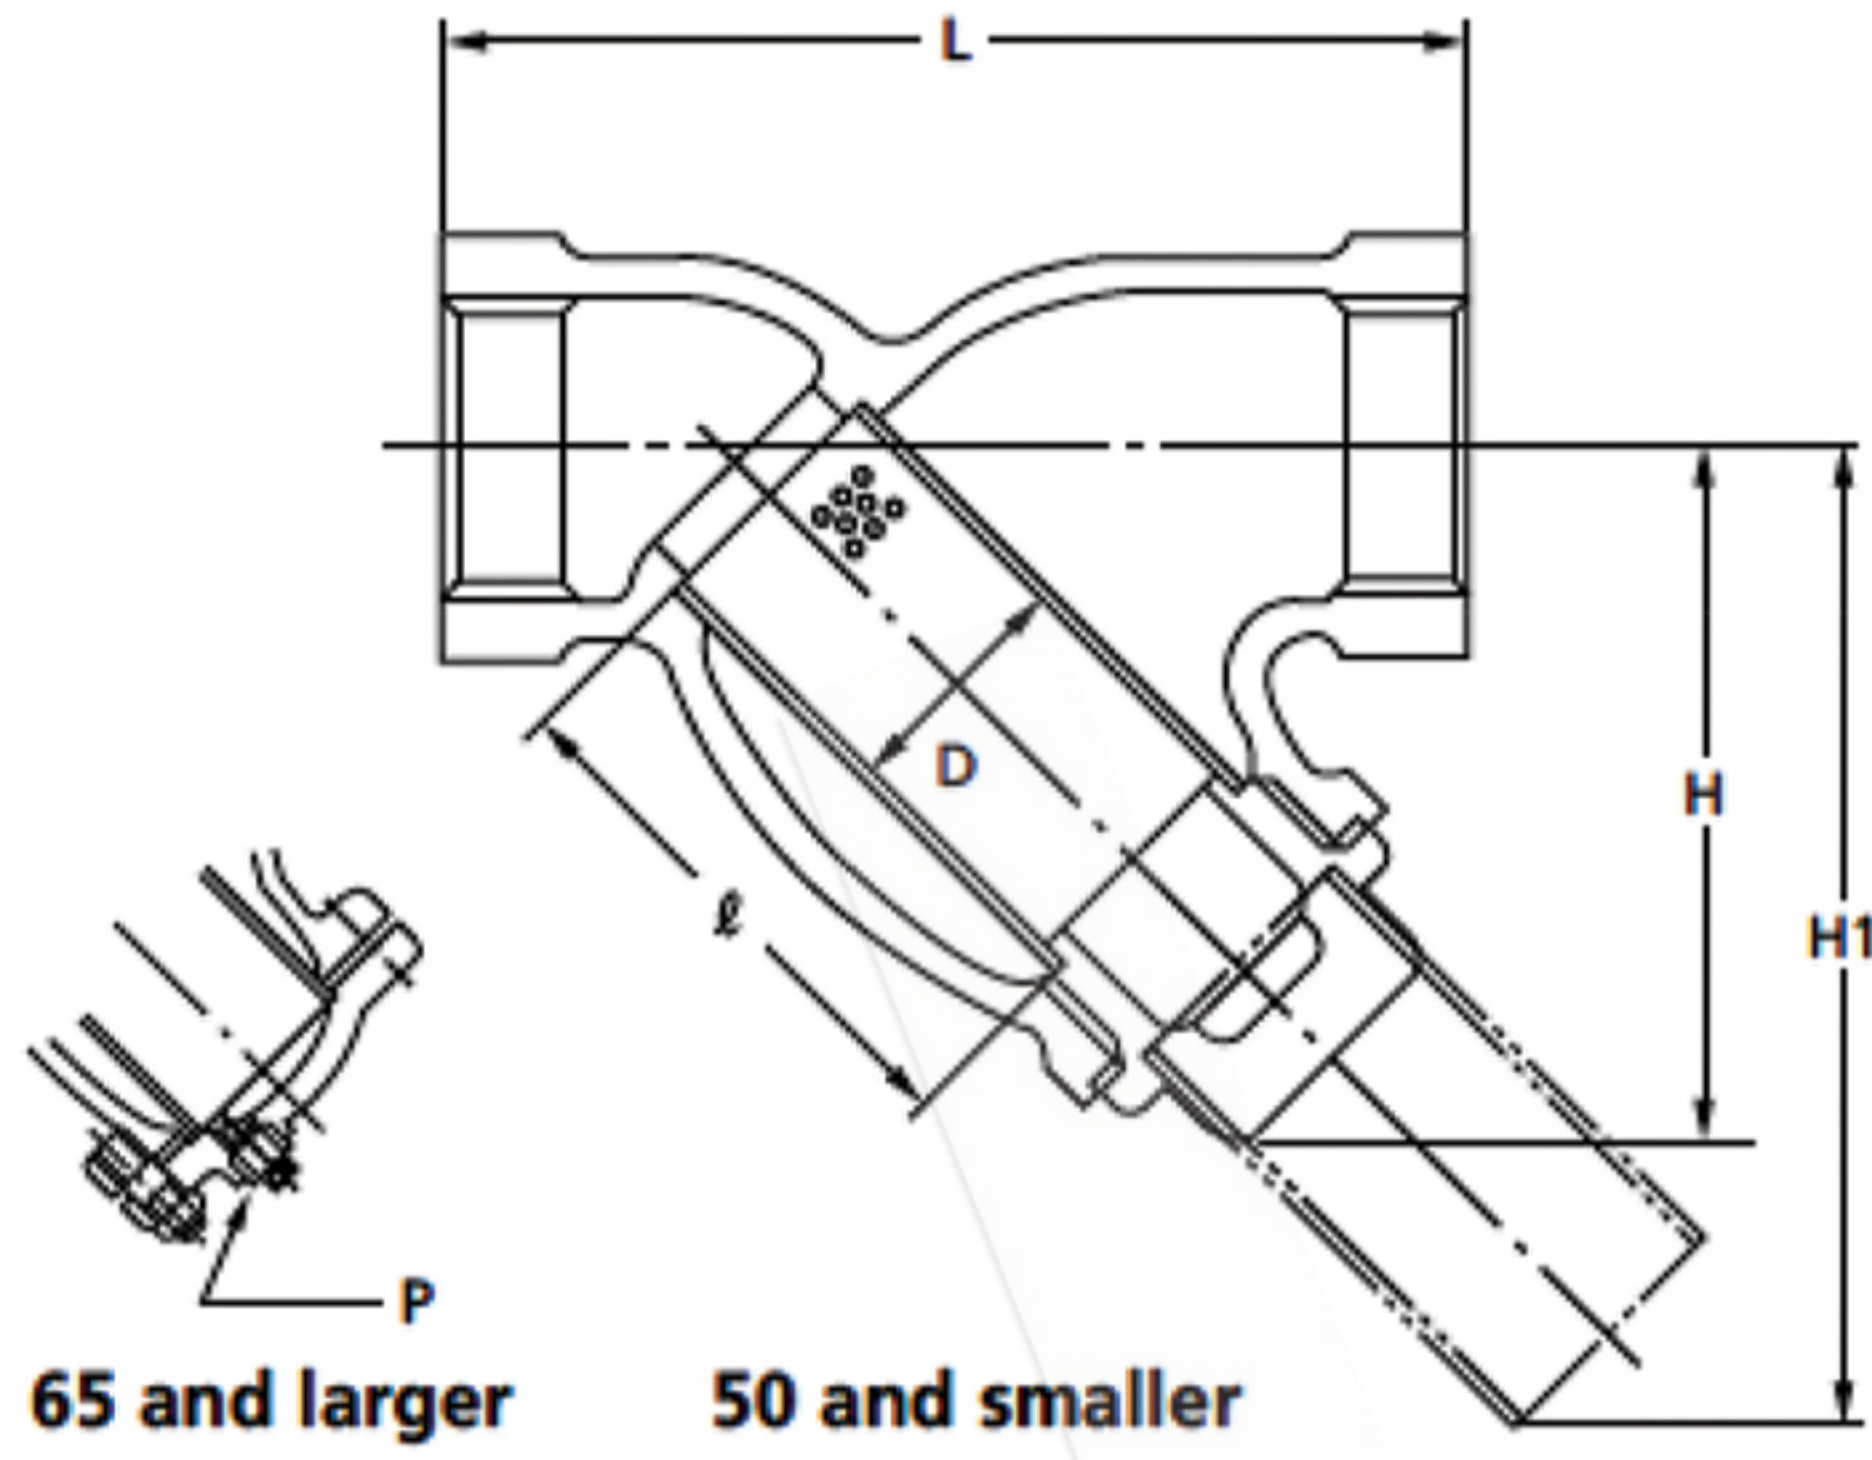

20K

Y-PATTERN STRAINER

Pressure-Temperature Rating: 2.0 MPa: 180°C

UY

Parts	UY	UYM
Body	SCS13A	SCS14A
Cover	SUS304/SCS13A	SUS316/SCS14A
Gasket	Reinforced PTFE	
Screen	SUS304	SUS316
Cover bolt/nut*	SUS304/304	
Plug*	SUS304	SUS316

*For size 65 and larger
 Note: Screen is a 40-mesh stainless wire net reinforced with SUS304/316.

Face to face dimensions: KITZ Std.
 End thread dimensions: JIS B0203
 Wall thickness: KITZ Std.

Nominal Size	Unit: mm									
	1/4	3/8	1/2	3/4	1	1 1/4	1 1/2	2	2 1/2	3
L	8	10	15	20	25	32	40	50	65	80
H	65	70	85	100	115	135	150	180	220	250
H1	50	50	60	65	77	90	100	115	150	193
H1	67	68	80	90	107	128	140	165	215	267
D	15	15	18	23	30	39	46	58	72	86
ℓ	36	36	43	48	58	69	75	90	120	150
P	—	—	—	—	—	—	—	—	Rc1/2	Rc1/2